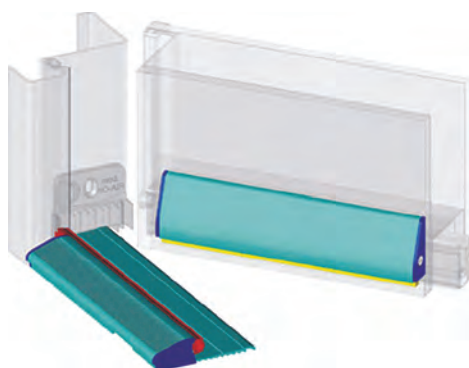

Σύστημα Acqua Stop

Σύστημα υδατοστεγάνωσης για το κάτω μέρος της πόρτας. Κατάλληλο ακόμα και για τις πιο ακραίες καιρικές συνθήκες.

Acqua Stop

A **threshold system** that protects from air, wind, water, insects and noise. It has a solid (10mm high) aluminium body and it complies with EU standards on disabilities access.