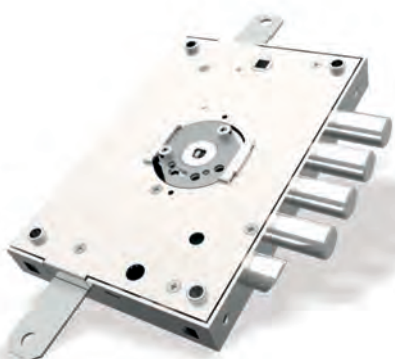

MOTTURA σειρά Easy exit κυλίνδρου

Κλειδαριά νέας γενιάς κυλίνδρου 2 στροφών με επαναστατικό τρόπο κλειδώματος - ξεκλειδώματος με μηχανική λειτουργία. Κατάλληλη για χώρους προς άμεση διαφυγή σε περίπτωση ανάγκης ακόμα κι όταν είναι κλειδωμένη η πόρτα. (π.χ πυρκαγιά, σεισμός).

Δεν χρειάζεται παροχή ρεύματος ή μπαταρίες.

MOTTURA series Easy exit cylinder lock

New generation cylinder lock with innovative lock - unlock system. Easy exit even when it is fully locked.

No batteries or power required

MOTTURA σειρά 85.595 με δύο κυλίνδρους

Κλειδαριά Multilock με διπλό κλειδώμα. Το δεύτερο κλειδώμα εκτός από την επιπλέον προστασία που παρέχει, σε περίπτωση διάρρηξης ασφαρίζει μηλοκάροντας την πρώτη εν σειρά κλειδαριά.

MOTTURA series 85.595 double cylinder lock

High security double cylinder lock. Double protection since one lock blocks the other.

MOTTURA σειρά 85.37ELE ηλεκτρική με ενσωματωμένο κυπρί*

Κλειδαριά νέας γενιάς 2 στροφών με μηχανικό κύλινδρο & ενσωματωμένο ηλεκτρικό κυπρί. Διαθέτει 2 γλώσσες ώστε να κάνει αδύνατη την παραβίασή της ακόμα και όταν είναι ξεκλειδωτή.

* Προϋποθέτει ρεύμα τουλάχιστον 16-Volt / 5A.

MOTTURA series 85.37ELE electric with electric strike*

High quality cylinder electric lock. Includes electric strike with double latch for remote operation.

* Requires electric power at least 16-Volt / 5A.

MOTTURA σειρά 3D.571 χαρακτηρίζεται ως η απόλυτη κλειδαριά!

Καινοτόμο σύστημα κλειδαριάς - αφαλού - κλειδιού τελευταίας γενιάς με το πιο εξελιγμένο σύστημα κλειδώματος. Διαθέτει πρωτοποριακό τρισδιάστατο κλειδί που κάνει αδύνατη την αντιγραφή του σε συνδυασμό με τον καινοτόμο γραναζωτό πυρήνα που εξασφαλίζει 100% ότι είναι αδύνατη η ανίχνευση του με οποιαδήποτε διαρρηκτική μέθοδο.